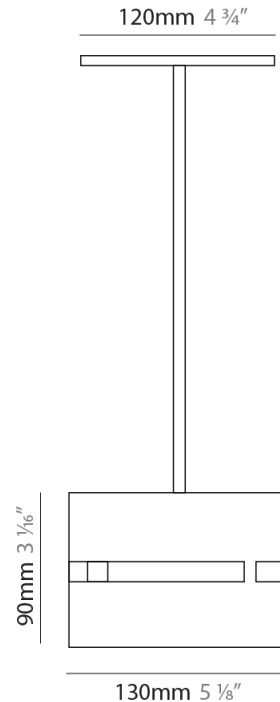

PROJECT	_____
TYPE	_____
SPECIFIER	_____
QUANTITY	_____
DATE	_____

LUZ OCULTA METAL SUSPENSION

D51033-

base number   Finish
Options

1. To build a product code in our configurator select the specify button on the base model # product page
2. To build a manual product code on this datasheet choose from the options listed below in blue font and add the suffix to the base model #

GENERAL

Series: Luz Oculta
Subseries: Luz Oculta Metal
Brand: Fambuena
Division: Design
Mounting Type: Suspension
Mounting Location: Ceiling
Subcategory: Pendant

PHYSICAL

Shape: Rectangle
Diameter (mm): 130
Diameter (in): 5 1/8
Height (mm): 90
Height (in): 4 1/2
Light Distribution: Direct / Indirect
Fixture Finish: [BRA](#) / [BRZ](#) / [ABR](#)
Fixture Material: Metal
Cable Details: Cable length 2000mm / 79"

ELECTRICAL

Number of Lamps: 1
Lamp Type: LED Retrofit
Lamp Shape: T4
Bulb Included: Bulb Not Included
Max. Wattage Per Lamp (W): 5
Lamp Base: G9
Input Voltage (V): 120

LED

OPTICAL

RATINGS AND CERTIFICATIONS

Certified By: Certified for North American Standards
IP rating: IP20