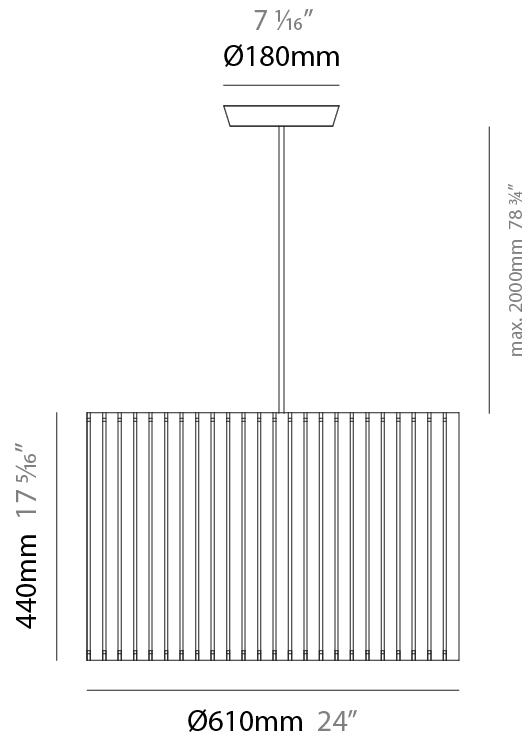

PROJECT	
TYPE	
SPECIFIER	
QUANTITY	
DATE	

LUZ OCULTA WOOD SUSPENSION

D51037- -
base number   Finish Options   Finish Options

1. To build a product code in our configurator select the specify button on the base model # product page
2. To build a manual product code on this datasheet choose from the options listed below in blue font and add the suffix to the base model #

GENERAL

Series: Luz Oculta
Subseries: Luz Oculta Wood
Brand: Fambuena
Division: Design
Mounting Type: Suspension
Mounting Location: Ceiling
Subcategory: Pendant

PHYSICAL

Shape: Rectangle
Diameter (mm): 610
Diameter (in): 24
Height (mm): 440
Height (in): 17 ⁵/₁₆"
Light Distribution: Direct / Indirect
Fixture Finish: [DOW / NAT](#)
Holder Finish: BRA / BRZ
Fixture Material: Metal / Wood
Cable Details: Cable length 2000mm / 79"

ELECTRICAL

Number of Lamps: 1
Lamp Type: LED Retrofit
Lamp Shape: A19
Bulb Included: Bulb Not Included
Max. Wattage Per Lamp (W): 12
Lamp Base: E26
Input Voltage (V): 120
Upon Request: 277Vac / GU24

LED

OPTICAL

RATINGS AND CERTIFICATIONS

Certified By: Certified for North American Standards
IP rating: IP20