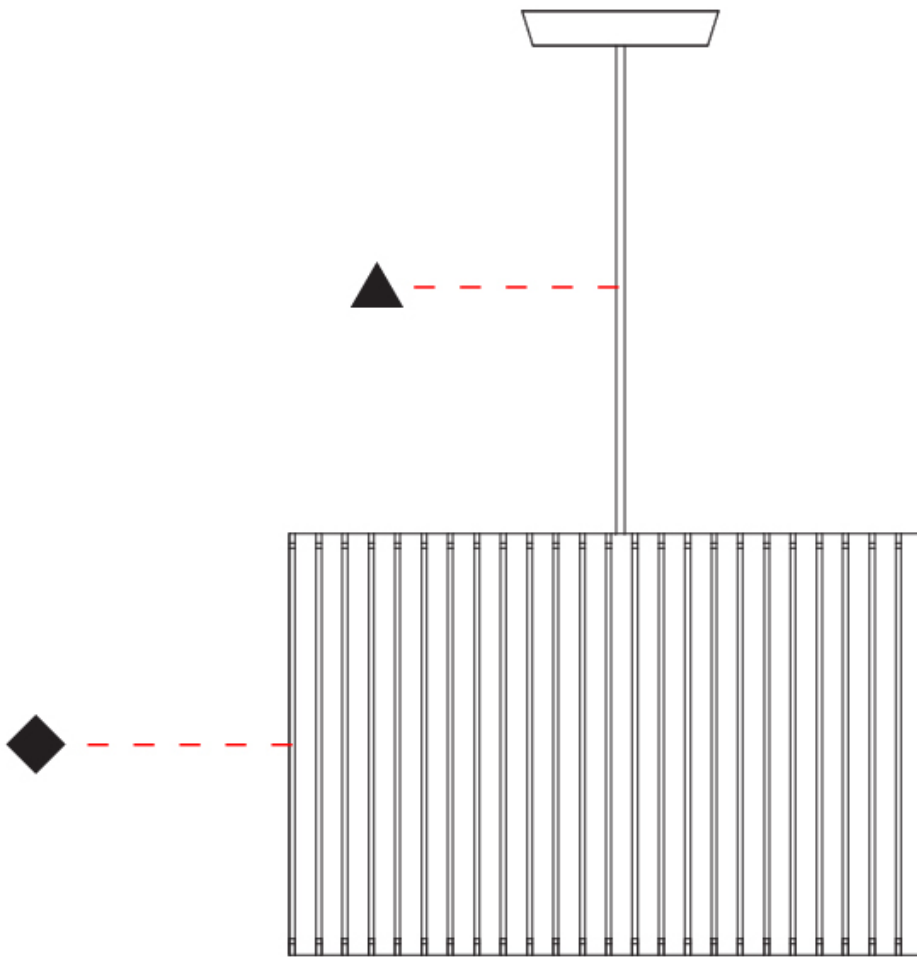

LUZ OCULTA WOOD SUSPENSION

D51037-

PROJECT _____

TYPE _____

SPECIFIER _____

QUANTITY _____

DATE _____

D