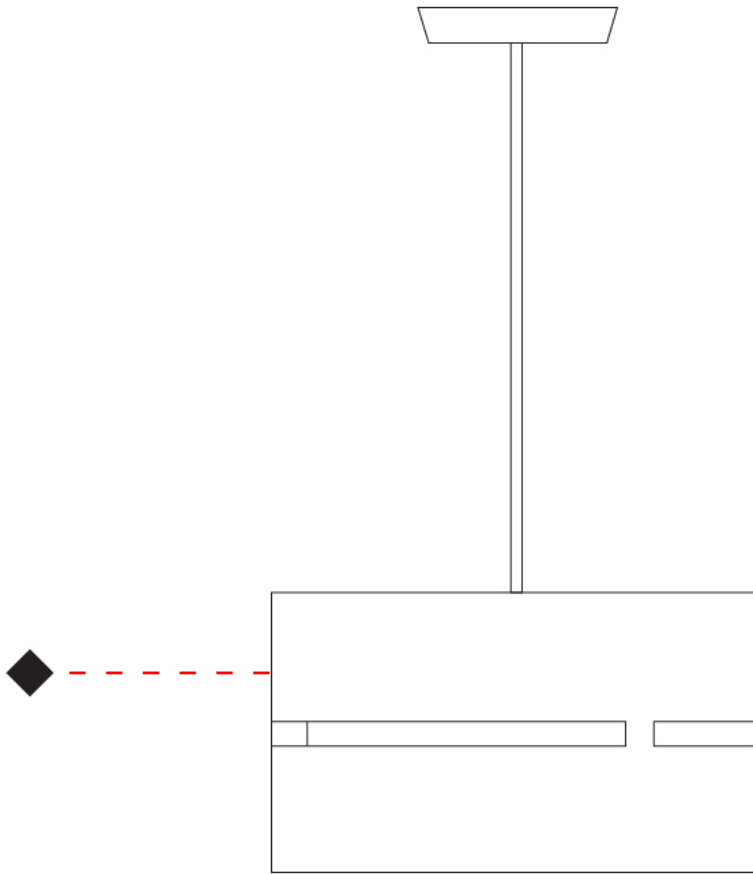

LUZ OCULTA METAL SUSPENSION

D51031-

PROJECT

TYPE

SPECIFIER

QUANTITY

DATE

D