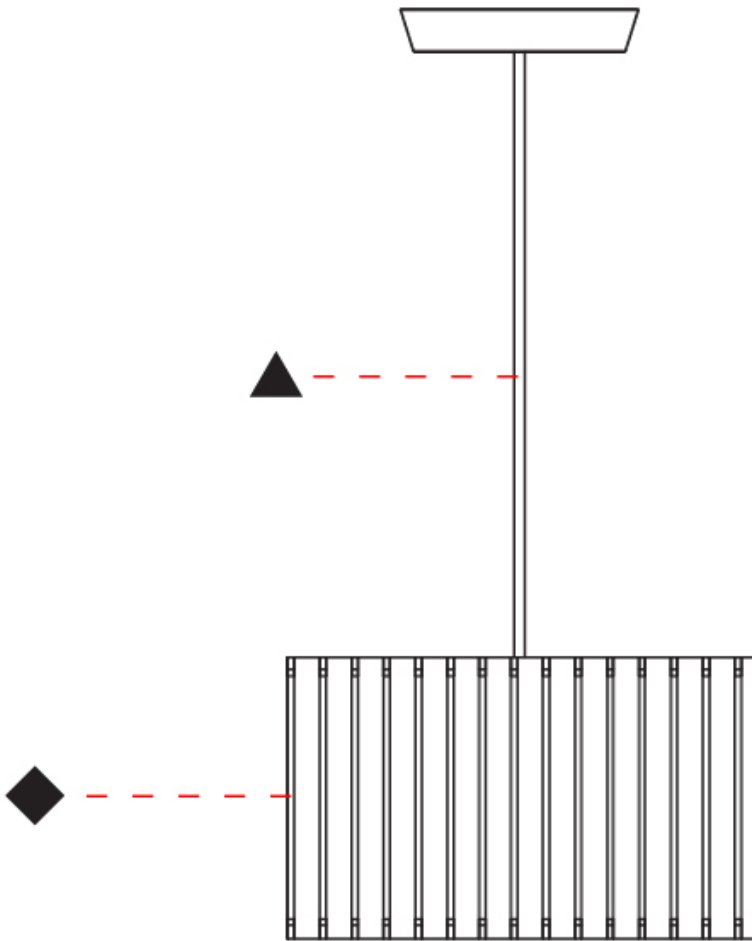

LUZ OCULTA WOOD SUSPENSION

D51039-

PROJECT _____

TYPE _____

SPECIFIER _____

QUANTITY _____

DATE _____

D