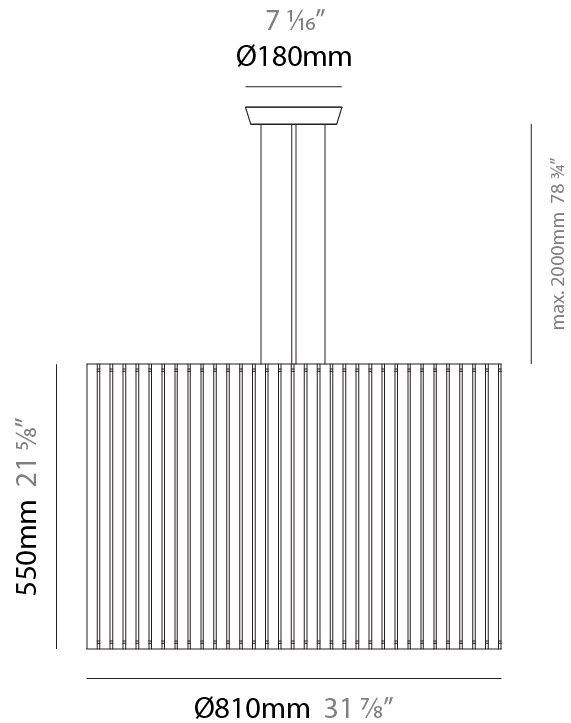

LUZ OCULTA WOOD SUSPENSION

D51035- _____ - _____
base number   Finish   Finish
                         Options   Options

1. To build a product code in our configurator select the specify button on the base model # product page
2. To build a manual product code on this datasheet choose from the options listed below in blue font and add the suffix to the base model #

GENERAL

Series: Luz Oculta
Subseries: Luz Oculta Wood
Brand: Fambuena
Division: Design
Mounting Type: Suspension
Mounting Location: Ceiling
Subcategory: Pendant

PHYSICAL

Shape: Rectangle
Diameter (mm): 810
Diameter (in): 31 ⁷/₈
Height (mm): 550
Height (in): 21 ⁵/₈
Light Distribution: Direct / Indirect
Fixture Finish: [DOW / NAT](#)
Holder Finish: BRA / BRZ
Fixture Material: Metal / Wood
Cable Details: Cable length 2000mm / 79"

ELECTRICAL

Number of Lamps: 3
Lamp Type: LED Retrofit
Lamp Shape: A19
Bulb Included: Bulb Not Included
Total Output Wattage (W): 36
Max. Wattage Per Lamp (W): 12
Lamp Base: E26
Input Voltage (V): 120
Upon Request: 277Vac / GU24

LED

OPTICAL

RATINGS AND CERTIFICATIONS

Certified By: Certified for North American Standards
IP rating: IP20