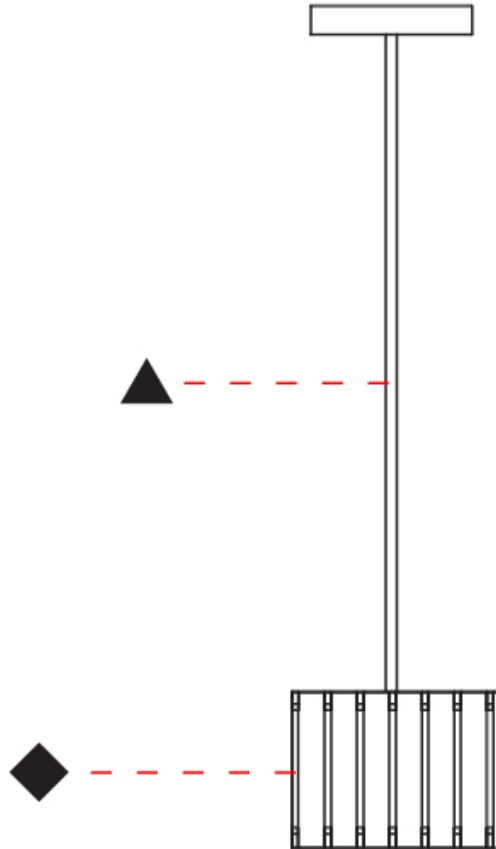

LUZ OCULTA WOOD SUSPENSION

D51043-

PROJECT

TYPE

SPECIFIER

QUANTITY

DATE

D