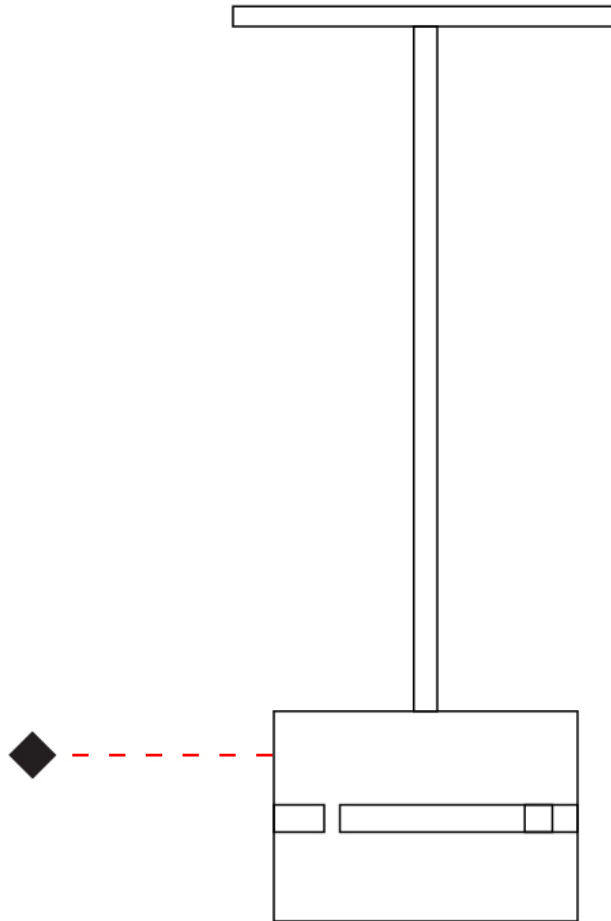

LUZ OCULTA METAL SUSPENSION

D51032-

PROJECT

TYPE

SPECIFIER

QUANTITY

DATE

D