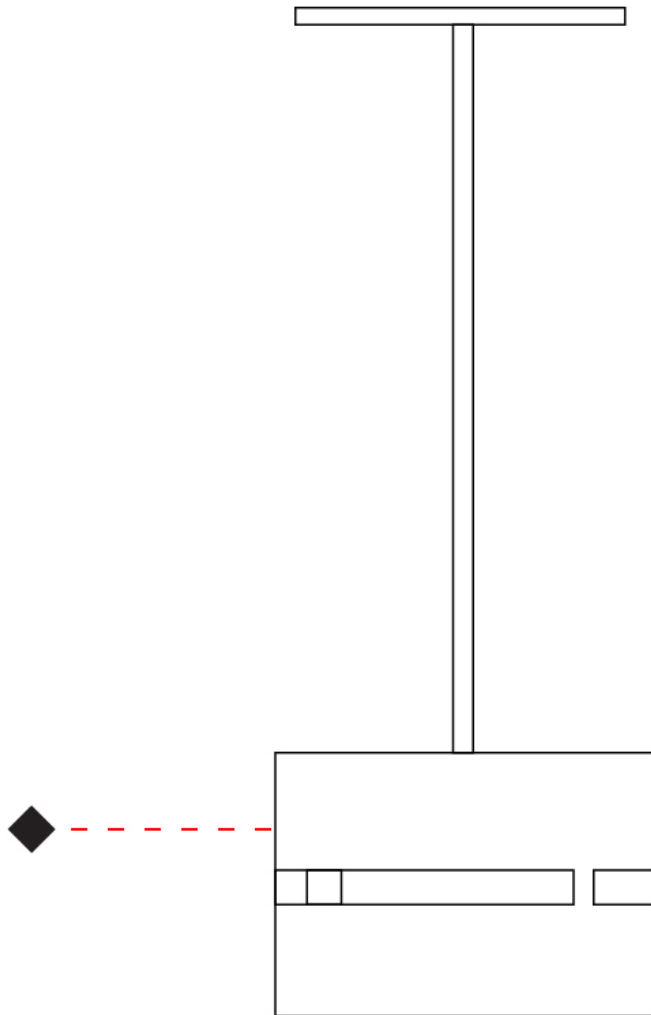

LUZ OCULTA METAL SUSPENSION

D51033-

PROJECT

TYPE

SPECIFIER

QUANTITY

DATE

D