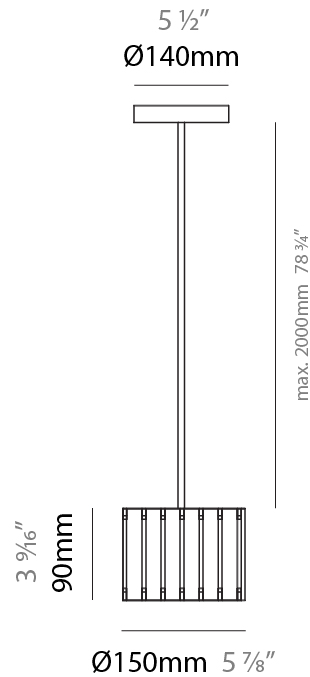

LUZ OCULTA WOOD SUSPENSION

D51043- _____ - _____

base number   Finish Options   Finish Options

1. To build a product code in our configurator select the specify button on the base model # product page
2. To build a manual product code on this datasheet choose from the options listed below in blue font and add the suffix to the base model #

GENERAL

Series: Luz Oculta
Subseries: Luz Oculta Wood
Brand: Fambuena
Division: Design
Mounting Type: Suspension
Mounting Location: Ceiling
Subcategory: Pendant

PHYSICAL

Shape: Rectangle
Diameter (mm): 150
Diameter (in): 5 7/8
Height (mm): 90
Height (in): 3 9/16
Light Distribution: Direct / Indirect
Fixture Finish: [DOW / NAT](#)
Holder Finish: BRA / BRZ
Fixture Material: Metal / Wood
Cable Details: Cable length 2000mm / 79"

ELECTRICAL

Number of Lamps: 1
Lamp Type: LED Retrofit
Lamp Shape: T4
Bulb Included: Bulb Not Included
Max. Wattage Per Lamp (W): 3
Lamp Base: G9
Input Voltage (V): 120

LED

OPTICAL

RATINGS AND CERTIFICATIONS

Certified By: Certified for North American Standards
IP rating: IP20

PROJECT
TYPE
SPECIFIER
QUANTITY
DATE