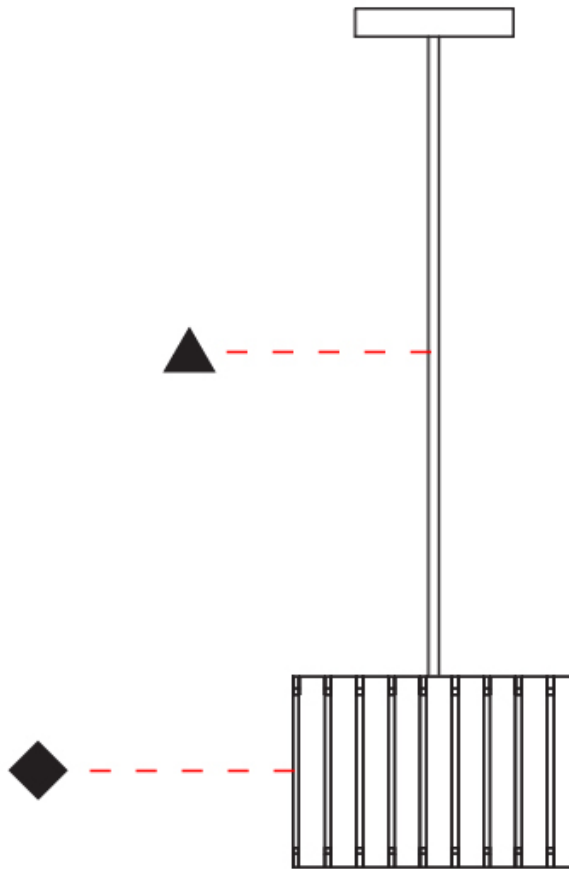

LUZ OCULTA WOOD SUSPENSION

D51041-

PROJECT

TYPE

SPECIFIER

QUANTITY

DATE

D