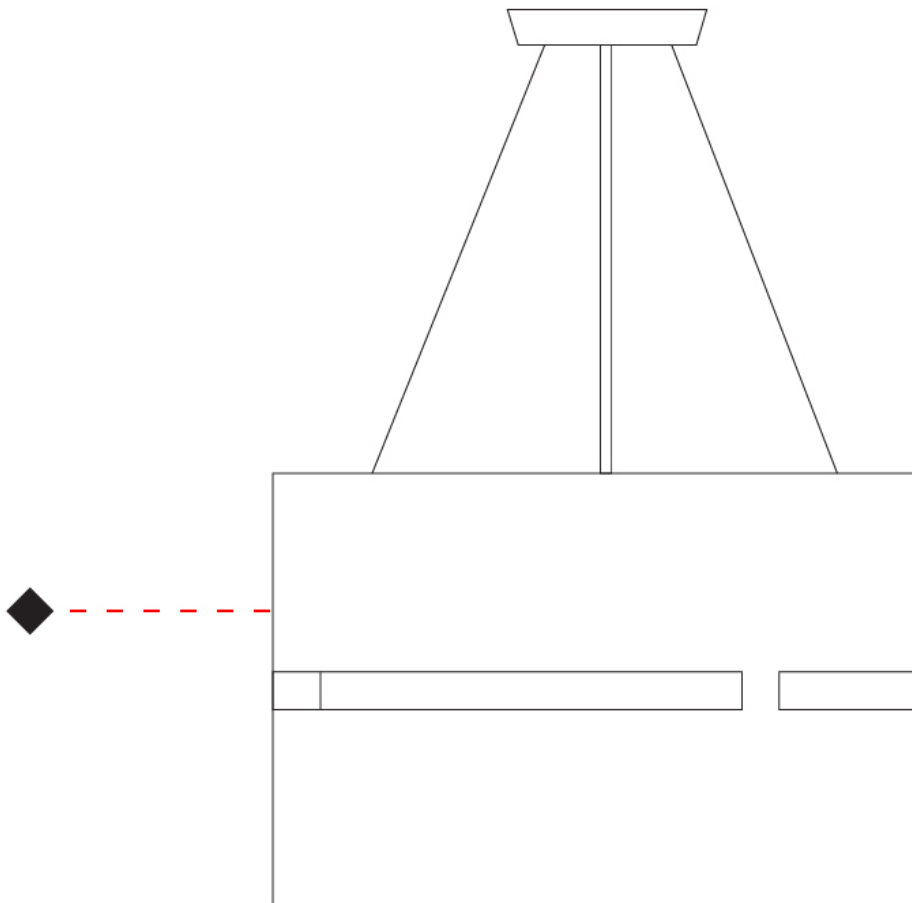

LUZ OCULTA METAL SUSPENSION

D51063-

PROJECT _____

TYPE _____

SPECIFIER _____

QUANTITY _____

DATE _____

D