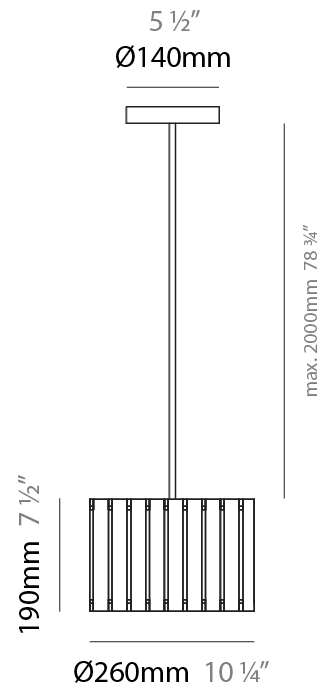

LUZ OCULTA WOOD SUSPENSION

D51041- -

base number   Finish Options   Finish Options

1. To build a product code in our configurator select the specify button on the base model # product page
2. To build a manual product code on this datasheet choose from the options listed below in blue font and add the suffix to the base model #

GENERAL

Series: Luz Oculta
Subseries: Luz Oculta Wood
Brand: Fambuena
Division: Design
Mounting Type: Suspension
Mounting Location: Ceiling
Subcategory: Pendant

PHYSICAL

Shape: Rectangle
Diameter (mm): 260
Diameter (in): 10 ¼
Height (mm): 190
Height (in): 7 ½
Light Distribution: Direct / Indirect
Fixture Finish: [DOW](#) / [NAT](#)
Holder Finish: BRA / BRZ
Fixture Material: Metal / Wood
Cable Details: Cable length 2000mm / 79"

ELECTRICAL

Number of Lamps: 1
Lamp Type: LED Retrofit
Lamp Shape: A19
Bulb Included: Bulb Not Included
Max. Wattage Per Lamp (W): 4
Lamp Base: E26
Input Voltage (V): 120
Upon Request: 277Vac / GU24

LED

OPTICAL

RATINGS AND CERTIFICATIONS

Certified By: Certified for North American Standards
IP rating: IP20

PROJECT _____
TYPE _____
SPECIFIER _____
QUANTITY _____
DATE _____