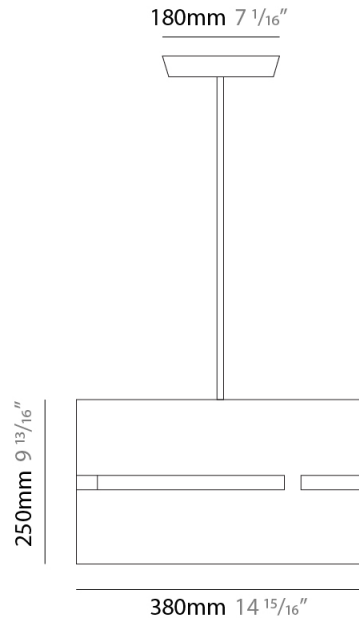

LUZ OCULTA METAL SUSPENSION

D51031-

base number _____ Finish
Options _____

1. To build a product code in our configurator select the specify button on the base model # product page
2. To build a manual product code on this datasheet choose from the options listed below in blue font and add the suffix to the base model #

GENERAL

Series: Luz Oculta _____
Subseries: Luz Oculta Metal _____
Brand: Fambuena _____
Division: Design _____
Mounting Type: Suspension _____
Mounting Location: Ceiling _____
Subcategory: Pendant _____

PHYSICAL

Shape: Rectangle _____
Diameter (mm): 380 _____
Diameter (in): 14 ¹⁵/₁₆ _____
Height (mm): 250 _____
Height (in): 10 _____
Light Distribution: Direct / Indirect _____
Fixture Finish: [BRA](#) / [BRZ](#) / [ABR](#) _____
Fixture Material: Metal _____
Cable Details: Cable length 2000mm / 79" _____

ELECTRICAL

Number of Lamps: 1 _____
Lamp Type: LED Retrofit _____
Lamp Shape: A19 _____
Bulb Included: Bulb Not Included _____
Max. Wattage Per Lamp (W): 8 _____
Lamp Base: E26 _____
Input Voltage (V): 120 _____
Upon Request: 277Vac / GU24 _____

LED

OPTICAL

RATINGS AND CERTIFICATIONS

Certified By: Certified for North American Standards _____
IP rating: IP20 _____