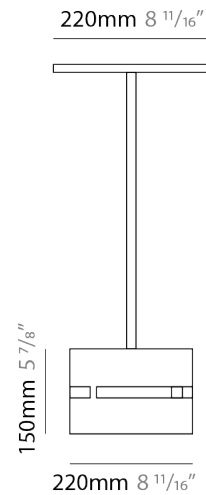

LUZ OCULTA METAL SUSPENSION

D51032-

base number   Finish
Options

PROJECT	_____
TYPE	_____
SPECIFIER	_____
QUANTITY	_____
DATE	_____

1. To build a product code in our configurator select the specify button on the base model # product page
2. To build a manual product code on this datasheet choose from the options listed below in blue font and add the suffix to the base model #

GENERAL

Series: Luz Oculta
Subseries: Luz Oculta Metal
Brand: Fambuena
Division: Design
Mounting Type: Suspension
Mounting Location: Ceiling
Subcategory: Pendant

PHYSICAL

Shape: Rectangle
Diameter (mm): 220
Diameter (in): 8 ¹¹/₁₆
Height (mm): 150
Height (in): 5 ⁷/₈
Light Distribution: Direct / Indirect
Fixture Finish: [BRA](#) / [BRZ](#) / [ABR](#)
Fixture Material: Metal
Cable Details: Cable length 2000mm / 79"

ELECTRICAL

Number of Lamps: 1
Lamp Type: LED Retrofit
Lamp Shape: A19
Bulb Included: Bulb Not Included
Max. Wattage Per Lamp (W): 5
Lamp Base: E26
Input Voltage (V): 120
Upon Request: 277Vac / GU24

LED

OPTICAL

RATINGS AND CERTIFICATIONS

Certified By: Certified for North American Standards
IP rating: IP20