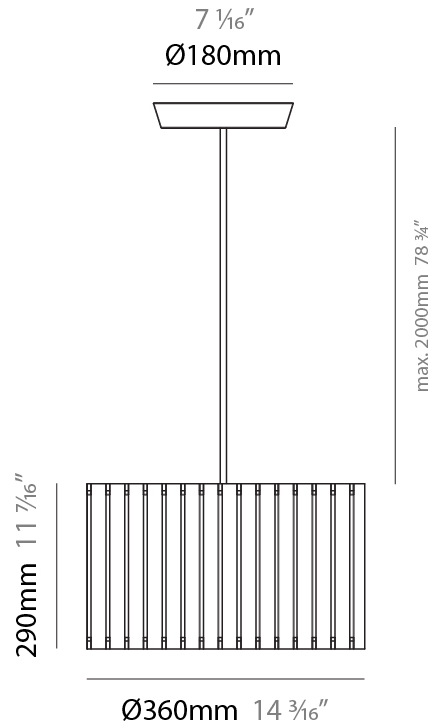

PROJECT	
TYPE	
SPECIFIER	
QUANTITY	
DATE	

LUZ OCULTA WOOD SUSPENSION

D51039- -

base number	Finish Options	Finish Options

1. To build a product code in our configurator select the specify button on the base model # product page
2. To build a manual product code on this datasheet choose from the options listed below in blue font and add the suffix to the base model #

GENERAL

Series: Luz Oculta
Subseries: Luz Oculta Wood
Brand: Fambuena
Division: Design
Mounting Type: Suspension
Mounting Location: Ceiling
Subcategory: Pendant

PHYSICAL

Shape: Rectangle
Diameter (mm): 360
Diameter (in): 14 ³/₁₆
Height (mm): 290
Height (in): 11 ⁷/₁₆
Light Distribution: Direct / Indirect
Fixture Finish: DOW / NAT
Holder Finish: BRA / BRZ
Fixture Material: Metal / Wood
Cable Details: Cable length 2000mm / 79"

ELECTRICAL

Number of Lamps: 1
Lamp Type: LED Retrofit
Lamp Shape: A19
Bulb Included: Bulb Not Included
Max. Wattage Per Lamp (W): 7
Lamp Base: E26
Input Voltage (V): 120
Upon Request: 277Vac / GU24

LED

OPTICAL

RATINGS AND CERTIFICATIONS

Certified By: Certified for North American Standards
IP rating: IP20