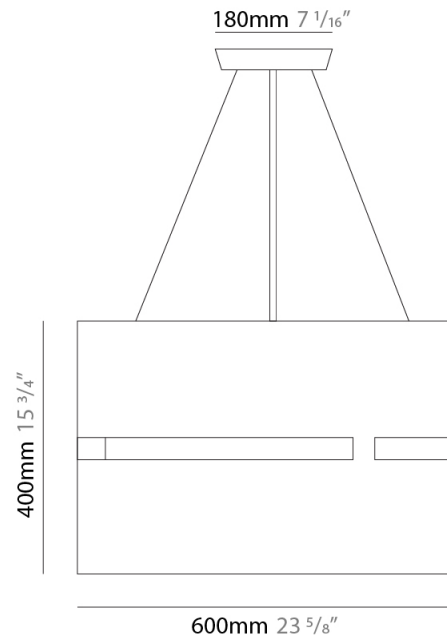

PROJECT	_____
TYPE	_____
SPECIFIER	_____
QUANTITY	_____
DATE	_____

LUZ OCULTA METAL SUSPENSION

D51063-

base number   Finish
Options

1. To build a product code in our configurator select the specify button on the base model # product page
2. To build a manual product code on this datasheet choose from the options listed below in blue font and add the suffix to the base model #

GENERAL

Series: Luz Oculta
Subseries: Luz Oculta Metal
Brand: Fambuena
Division: Design
Mounting Type: Suspension
Mounting Location: Ceiling
Subcategory: Pendant

PHYSICAL

Shape: Rectangle
Diameter (mm): 600
Diameter (in): 23 ⁵/₈
Height (mm): 400
Height (in): 15 ³/₄
Light Distribution: Direct / Indirect
Fixture Finish: [BRA](#) / [BRZ](#) / [ABR](#)
Fixture Material: Metal
Cable Details: Cable length 2000mm / 79"

ELECTRICAL

Number of Lamps: 1
Lamp Type: LED Retrofit
Lamp Shape: A19
Bulb Included: Bulb Not Included
Max. Wattage Per Lamp (W): 15
Lamp Base: E26
Input Voltage (V): 120
Upon Request: 277Vac / GU24

LED

OPTICAL

RATINGS AND CERTIFICATIONS

Certified By: Certified for North American Standards
IP rating: IP20