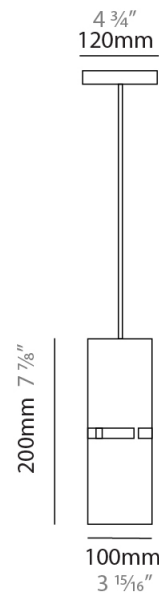

PROJECT	_____
TYPE	_____
SPECIFIER	_____
QUANTITY	_____
DATE	_____

LUZ OCULTA METAL SUSPENSION

D51034-

base number   Finish
Options

1. To build a product code in our configurator select the specify button on the base model # product page
2. To build a manual product code on this datasheet choose from the options listed below in blue font and add the suffix to the base model #

GENERAL

Series: Luz Oculta
Subseries: Luz Oculta Metal
Brand: Fambuena
Division: Design
Mounting Type: Suspension
Mounting Location: Ceiling
Subcategory: Pendant

PHYSICAL

Shape: Rectangle
Diameter (mm): 100
Diameter (in): 3 ¹⁵/₁₆
Height (mm): 200
Height (in): 7 ⁷/₈
Light Distribution: Direct / Indirect
Fixture Finish: [BRA](#) / [BRZ](#) / [ABR](#)
Fixture Material: Metal
Cable Details: Cable length 2000mm / 79"

ELECTRICAL

Number of Lamps: 1
Lamp Type: LED Retrofit
Lamp Shape: T4
Bulb Included: Bulb Not Included
Max. Wattage Per Lamp (W): 5
Lamp Base: G9
Input Voltage (V): 120

LED

OPTICAL

RATINGS AND CERTIFICATIONS

Certified By: Certified for North American Standards
IP rating: IP20