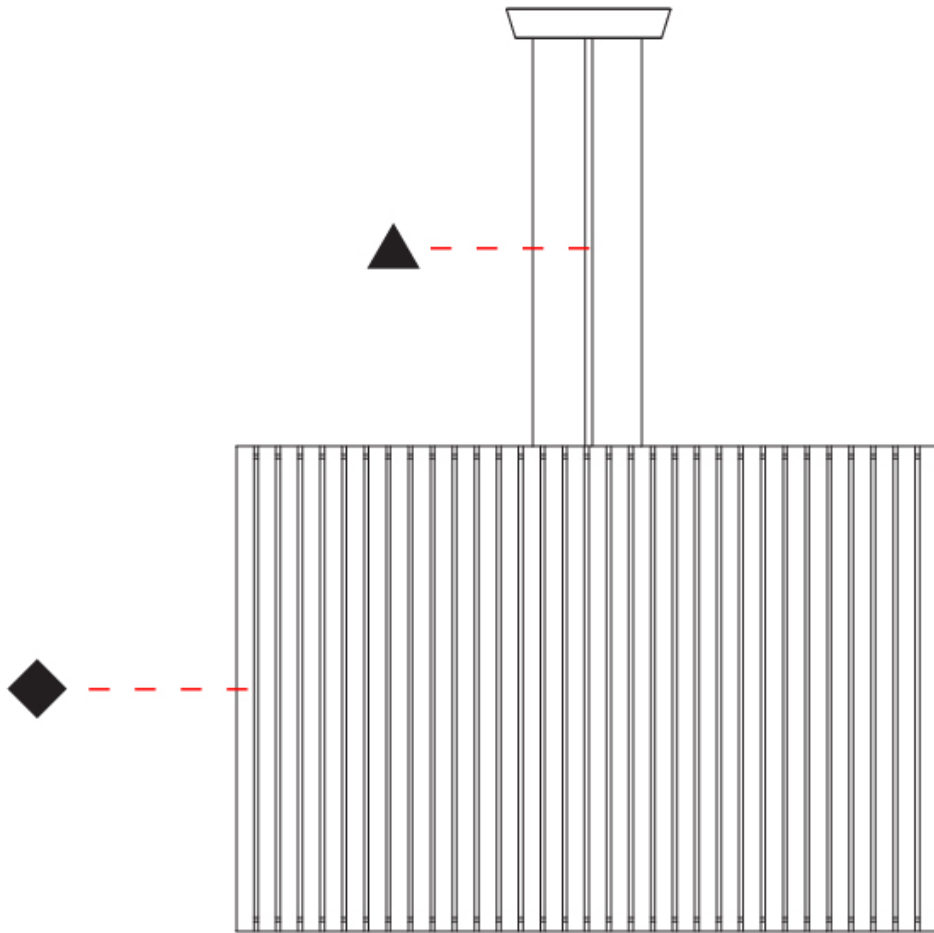

LUZ OCULTA WOOD SUSPENSION

D51035-

PROJECT

TYPE

SPECIFIER

QUANTITY

DATE

D